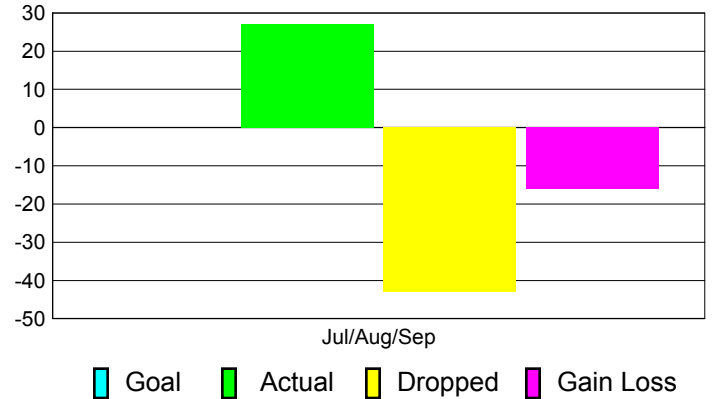

Membership Results 2012-2013

Goal, New, Dropped, Gain/Loss