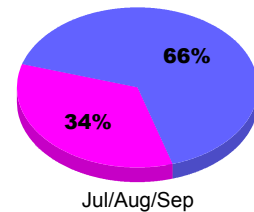

**Membership Results
2012-2013**

**Membership
2011-2012**

Month	Net Memb Goal	Actual New Memb	Actual Dropped Memb	Gain/Loss of Memb	Gain/Loss of Memb
Jul/Aug/Sep		27	-43	-16	-5
Totals		27	-43	-16	-5

Membership Results 2012-2013

Goal, New, Dropped, Gain/Loss

Comparison of Membership Gain/Loss

Current Year Compared to the Previous Year

Gender Comparison 2012-2013

Male Female

2012-2013 GMT Reports for District (or Undistricted) **District 39 W OREGON**

GMT: **DANA M BIGGS**

Location: **OREGON**

GMT CA: **1**

CLUBS

**Club Results
2012-2013**

**Clubs
2011-2012**

Month	New Club Goal	Actual New Clubs	Actual Dropped Clubs	Gain/Loss of Clubs	Gain/Loss of Clubs
Jul/Aug/Sep		0	0	0	0
Totals		0	0	0	0