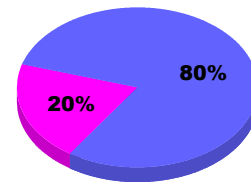

YTD Status Quo Clubs 2012-2013

Status Quo Clubs Compared to Status Quo Members

Legend: Status Quo Clubs (Cyan), Total Status Quo Members (Green)

MEMBERSHIP

**Membership Results
2012-2013**

**Membership
2011-2012**

Month	Net Memb Goal	Actual New Memb	Actual Dropped Memb	Gain/Loss of Memb	Gain/Loss of Memb
Jul/Aug/Sep		1	0	1	2
Totals		1	0	1	2

Membership Results 2012-2013

Goal, New, Dropped, Gain/Loss

Legend: Goal (Cyan), Actual (Green), Dropped (Yellow), Gain Loss (Magenta)

Comparison of Membership Gain/Loss

Current Year Compared to the Previous Year

Legend: Current Year (Cyan), Previous Year (Green)

Gender Comparison 2012-2013

Jul/Aug/Sep

Legend: Male (Blue), Female (Magenta)